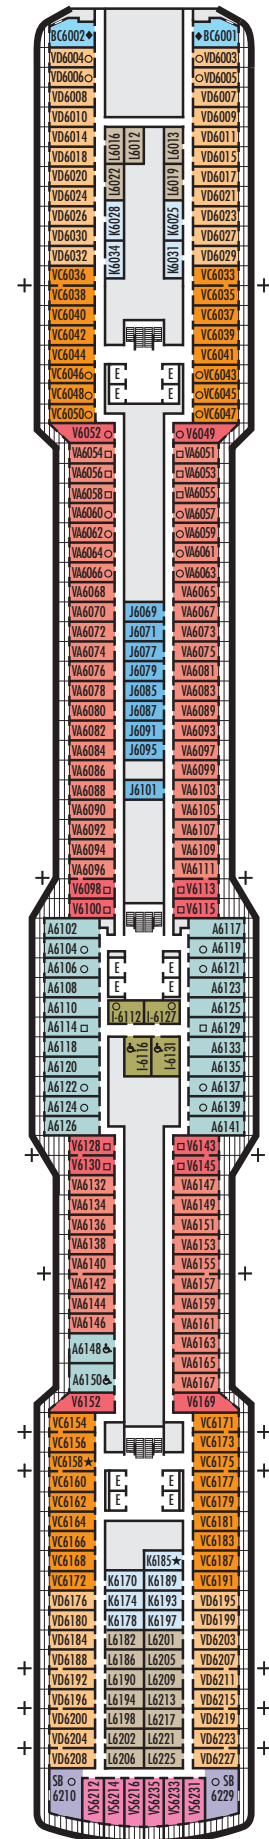

■ J ■ N

Standard: 2 lower beds convertible to 1 queen-size bed, shower. Approximately 143–225 sq. ft.

DECK 1—MAIN DECK

Staterooms 1001–1177

Main Deck

KONINGS DAM

DECK PLANS & STATEROOMS

The deck plans are color-coded by category of stateroom, and the category letter precedes the stateroom number in each room. All staterooms are equipped with interactive LED television with On Demand movies, programming and multichannel music; mini-bar; mini-safe; data port; telephone.

I

Large or Standard: 2 lower beds convertible to 1 queen-size bed, shower. Approximately 143–225 sq. ft.

J K L

Standard: 2 lower beds convertible to 1 queen-size bed, shower. Approximately 143–225 sq. ft.

VS V VA VC VD

Verandah: 2 lower beds convertible to 1 queen-size bed, shower, sitting area, private verandah, floor-to-ceiling windows. Approximately 228–405 sq. ft. including verandah.

INTERIOR STATEROOMS