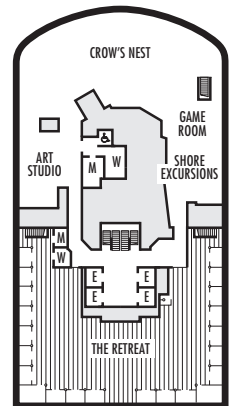

All information is subject to change.

STATEROOM SYMBOL LEGEND

- Quad (2 lower beds, 1 sofa bed for 2 persons)
- Quad (2 lower beds, 1 sofa bed, 1 upper)
- ⊙ Triple (2 lower beds, 1 upper)
- Triple (2 lower beds, 1 sofa bed)
- ☹ Double (2 lower beds convertible to 1 king-size bed, no Murphy bed, no sofa bed)
- △ Partially obstructed view
- + Connecting rooms
- Floor-to-ceiling windows
- Shower only
- ▮ Uncovered verandah
- Staterooms have solid steel verandah railings instead of clear-view Plexiglas® railings
- ♣ Suites have part solid steel, part clear-view Plexiglas® verandah railings

ACCESSIBILITY STATEROOM SYMBOL LEGEND

- ♿ **Fully Accessible:** Suites SA7094, A6150 & A6148, and staterooms VA8147, VA8145, VA8134, VA8132, I-7108, I-7101, I-6131, I-6116, V5171, V5152, I-5129, I-5112, V5057, V5055, V5054, V5052, VH4167, VH4146, VH4107, VH4096, C1134, C1125, C1123, C1121 have a roll-in shower only
- ★ **Ambulatory Accessible:** Suites B8101 & SA7092 and staterooms K11049, VB11038, VQ10033, VE8142, VD7049, K6185, VC6158, V5051, V5048, FB1172 & E1165 have a shower only with small step, step into bathroom, standard interior and exterior door size

For more information regarding accessibility features on our ships please visit the [Accessibility](#) section of our website.

Observation Deck