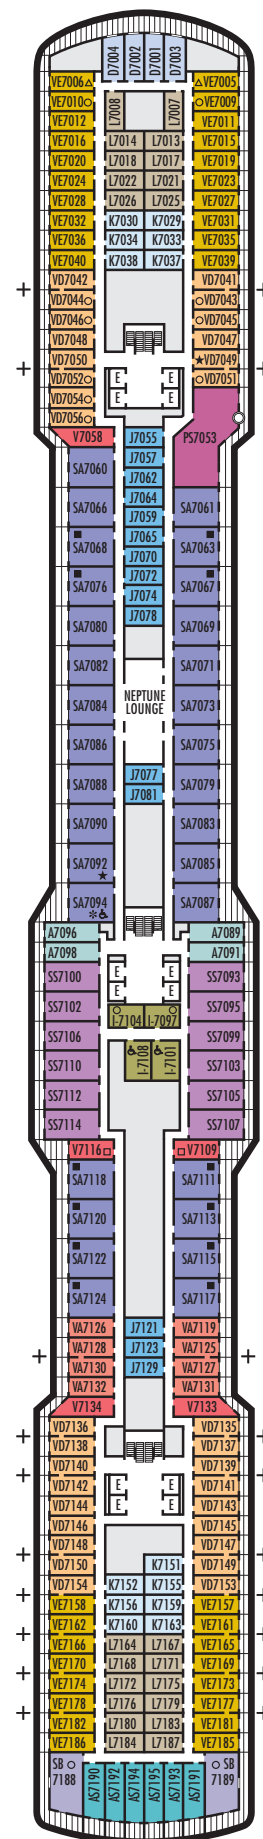

SA SB
Neptune Suites: 2 lower beds convertible to 1 king-size bed, bathroom with dual-sink vanity, full-size whirlpool bath & shower & additional shower stall, large sitting area, private verandah, floor-to-ceiling windows.
Approximately 465–502 sq. ft. including verandah.

SS
Signature Suites: 2 lower beds convertible to 1 king-size bed, 1 Murphy bed for 1 person, 1 sofa bed for 1 person, bathroom with dual-sink vanity, full-size whirlpool bath & shower & additional shower stall, large sitting area, private verandah, floor-to-ceiling windows.
Approximately 393–400 sq. ft. including verandah.

AS A
Vista Suites: 2 lower beds convertible to 1 queen-size bed, shower, sitting area, private verandah, refrigerator, floor-to-ceiling windows.
Approximately 260–356 sq. ft. including verandah.

VERANDAH STATEROOMS

V VA VD VE
Verandah: 2 lower beds convertible to 1 queen-size bed, shower, sitting area, private verandah, floor-to-ceiling windows.
Approximately 228–405 sq. ft. including verandah.

OCEAN-VIEW STATEROOMS

D
Large: 2 lower beds convertible to 1 queen-size bed, shower.
Approximately 175–282 sq. ft.

INTERIOR STATEROOMS

I J K L
Large or Standard: 2 lower beds convertible to 1 queen-size bed, shower.
Approximately 143–225 sq. ft.

Schubert Deck