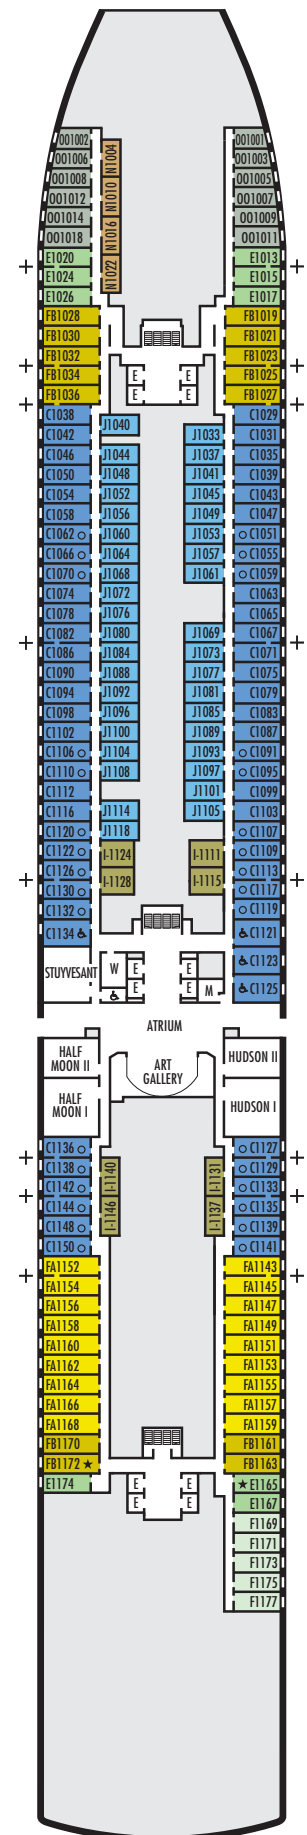

ACCESSIBILITY STATEROOM SYMBOL LEGEND

- ♿ **Fully Accessible:** Suites SA7094, A6150 & A6148, and staterooms VA8147, VA8145, VA8134, VA8132, I-7108, I-7101, I-6131, I-6116, V5171, V5152, I-5129, I-5112, V5057, V5055, V5054, V5052, VH4167, VH4146, VH4107, VH4096, C1134, C1125, C1123, C1121 have a roll-in shower only
- ★ **Ambulatory Accessible:** Suites B8101 & SA7092 and staterooms K11049, VB11038, VQ10033, VE8142, VD7049, K6185, VC6158, V5051, V5048, FB1172 & E1165 have a shower only with small step, step into bathroom, standard interior and exterior door size

For more information regarding accessibility features on our ships please visit the [Accessibility](#) section of our website.

OCEAN-VIEW STATEROOMS

■ FA ■ FB

Family: 2 lower beds convertible to 1 queen-size bed, 1 sofa bed for 2 persons & 1 upper bed. 2 bathrooms — one with bathtub, shower, sink & toilet; one with shower & sink. Approximately 222–231 sq. ft.

■ C ■ E ■ F

Large: 2 lower beds convertible to 1 queen-size bed, shower. Approximately 175–282 sq. ft.

■ OO

Single: 1 lower bed, shower. Approximately 127–172 sq. ft.

INTERIOR STATEROOMS

■ I

Large or Standard: 2 lower beds convertible to 1 queen-size bed, shower. Approximately 143–225 sq. ft.

■ J ■ N

Standard: 2 lower beds convertible to 1 queen-size bed, shower. Approximately 143–225 sq. ft.

DECK 1—MAIN DECK

Staterooms 1001–1177

Main Deck

KONINGS DAM

DECK PLANS & STATEROOMS

The deck plans are color-coded by category of stateroom, and the category letter precedes the stateroom number in each room. All staterooms are equipped with interactive LED television with On Demand movies, programming and multichannel music; mini-bar; mini-safe; data port; telephone.