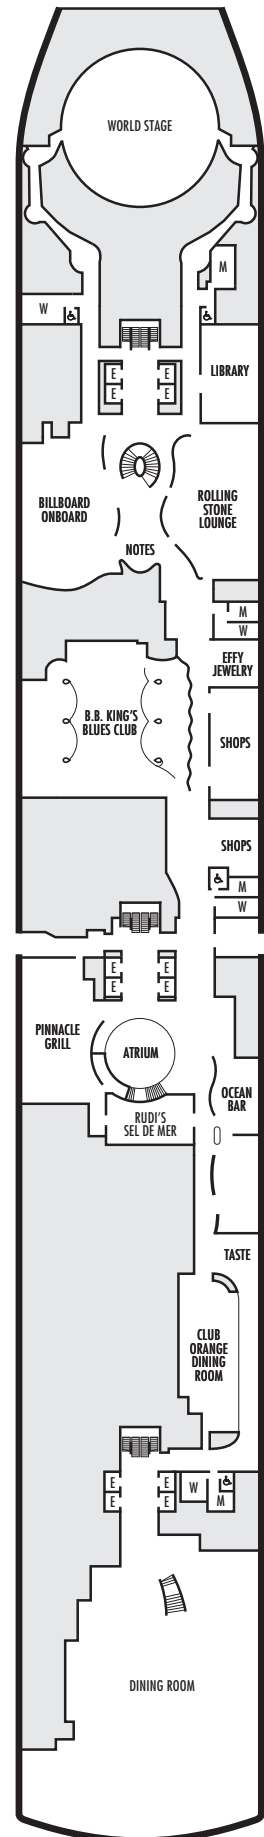

All information is subject to change.

STATEROOM SYMBOL LEGEND

- Quad (2 lower beds, 1 sofa bed for 2 persons)
- Quad (2 lower beds, 1 sofa bed, 1 upper)
- ⊙ Triple (2 lower beds, 1 upper)
- Triple (2 lower beds, 1 sofa bed)
- ☎ Double (2 lower beds convertible to 1 king-size bed, no Murphy bed, no sofa bed)
- △ Partially obstructed view
- + Connecting rooms
- Floor-to-ceiling windows
- Shower only
- ▷ Uncovered verandah
- Staterooms have solid steel verandah railings instead of clear-view Plexiglas® railings
- ♣ Suites have part solid steel, part clear-view Plexiglas® verandah railings

ACCESSIBILITY STATEROOM SYMBOL LEGEND

- ♿ **Fully Accessible:** Suites SA7094, A6150 & A6148, and staterooms VA8147, VA8145, VA8134, VA8132, I-7108, I-7101, I-6131, I-6116, V5171, V5152, I-5129, I-5112, V5057, V5055, V5054, V5052, VH4167, VH4146, VH4107, VH4096, C1134, C1125, C1123, C1121 have a roll-in shower only
- ★ **Ambulatory Accessible:** Suites B8101 & SA7092 and staterooms K11049, VB11038, VQ10033, VE8142, VD7049, K6185, VC6158, V5051, V5048, FB1172 & E1165 have a shower only with small step, step into bathroom, standard interior and exterior door size

For more information regarding accessibility features on our ships please visit the [Accessibility](#) section of our website.

Plaza Deck