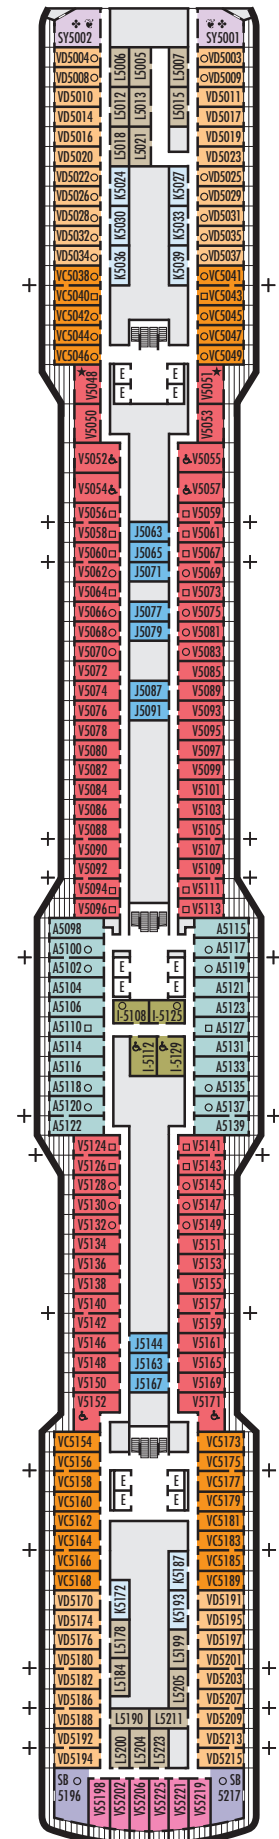

■ C ■ E ■ F

Large: 2 lower beds convertible to 1 queen-size bed, shower. Approximately 175–282 sq. ft.

■ OO

Single: 1 lower bed, shower. Approximately 127–172 sq. ft.

INTERIOR STATEROOMS

■ I

Large or Standard: 2 lower beds convertible to 1 queen-size bed, shower. Approximately 143–225 sq. ft.

VS V VC VD

Verandah: 2 lower beds convertible to 1 queen-size bed, shower, sitting area, private verandah, floor-to-ceiling windows. Approximately 228–405 sq. ft. including verandah.

INTERIOR STATEROOMS

I

Large or Standard: 2 lower beds convertible to 1 queen-size bed, shower. Approximately 143–225 sq. ft.

J K L

Standard: 2 lower beds convertible to 1 queen-size bed, shower. Approximately 143–225 sq. ft.