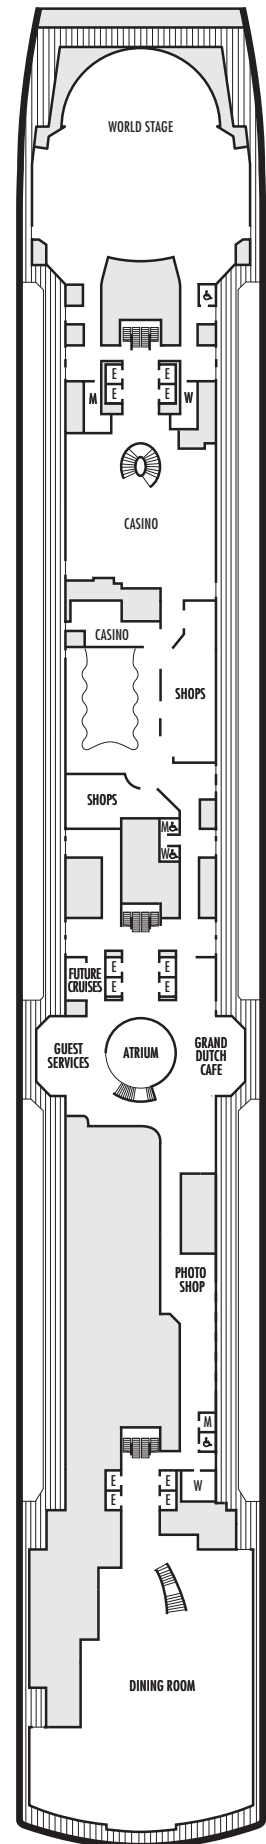

All information is subject to change.

STATEROOM SYMBOL LEGEND

- Quad (2 lower beds, 1 sofa bed for 2 persons)
- Quad (2 lower beds, 1 sofa bed, 1 upper)
- ⊙ Triple (2 lower beds, 1 upper)
- Triple (2 lower beds, 1 sofa bed)
- ☞ Double (2 lower beds convertible to 1 king-size bed, no Murphy bed, no sofa bed)
- △ Partially obstructed view
- + Connecting rooms
- Floor-to-ceiling windows
- Shower only
- ▮ Uncovered verandah
- Staterooms have solid steel verandah railings instead of clear-view Plexiglas® railings
- ♣ Suites have part solid steel, part clear-view Plexiglas® verandah railings

ACCESSIBILITY STATEROOM SYMBOL LEGEND

- ♿ **Fully Accessible:** Suites SA7094, A6150 & A6148, and staterooms VA8147, VA8145, VA8134, VA8132, I-7108, I-7101, I-6131, I-6116, V5171, V5152, I-5129, I-5112, V5057, V5055, V5054, V5052, VH4167, VH4146, VH4107, VH4096, C1134, C1125, C1123, C1121 have a roll-in shower only
- ★ **Ambulatory Accessible:** Suites B8101 & SA7092 and staterooms K11049, VB11038, VQ10033, VE8142, VD7049, K6185, VC6158, V5051, V5048, FB1172 & E1165 have a shower only with small step, step into bathroom, standard interior and exterior door size

For more information regarding accessibility features on our ships please visit the [Accessibility](#) section of our website.

Promenade Deck