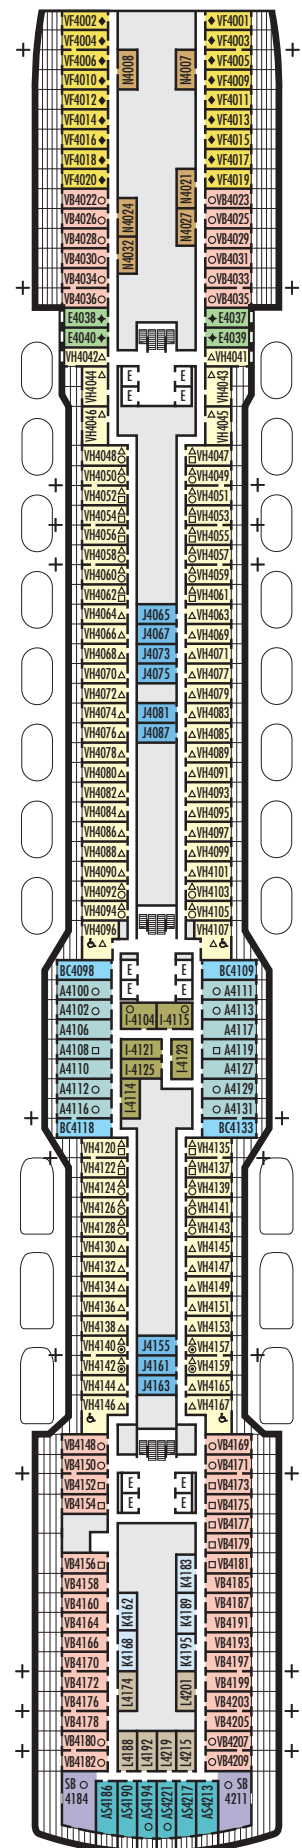

For more information regarding accessibility features on our ships please visit the [Accessibility](#) section of our website.

VERANDAH SUITES

SB
Neptune Suites: 2 lower beds convertible to 1 king-size bed, bathroom with dual-sink vanity, full-size whirlpool bath & shower & additional shower stall, large sitting area, private verandah, floor-to-ceiling windows. Approximately 465–502 sq. ft. including verandah.

AS A BC
Vista Suites: 2 lower beds convertible to 1 queen-size bed, shower, sitting area, private verandah, refrigerator, floor-to-ceiling windows. Approximately 260–356 sq. ft. including verandah.

VERANDAH STATEROOMS
VB VF VH
Verandah: 2 lower beds convertible to 1 queen-size bed, shower, sitting area, private verandah, floor-to-ceiling windows. All VH-category staterooms have partially obstructed views. Approximately 228–405 sq. ft. including verandah.

OCEAN-VIEW STATEROOMS
E
Large: 2 lower beds convertible to 1 queen-size bed, shower. Approximately 175–282 sq. ft.

INTERIOR STATEROOMS
I
Large or Standard: 2 lower beds convertible to 1 queen-size bed, shower. Approximately 143–225 sq. ft.

J K L N
Standard: 2 lower beds convertible to 1 queen-size bed, shower. Approximately 143–225 sq. ft.