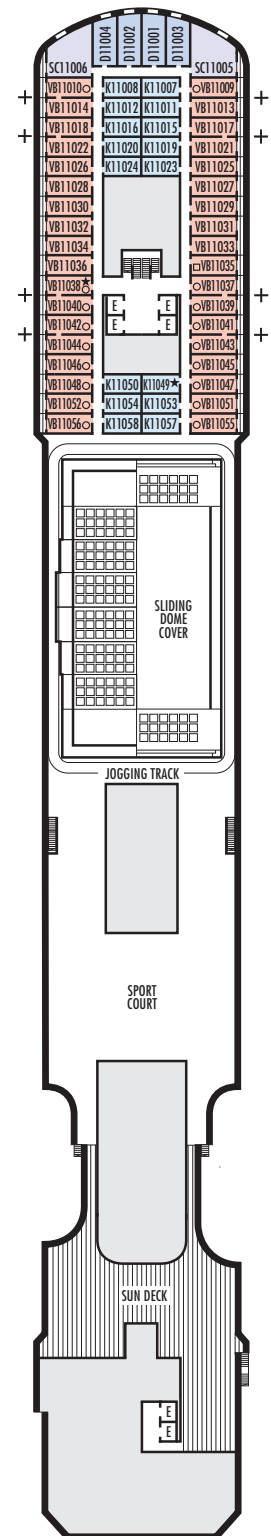

- ♿ **Fully Accessible:** Suites SA7094, A6150 & A6148, and staterooms VA8147, VA8145, VA8134, VA8132, I-7108, I-7101, I-6131, I-6116, V5171, V5152, I-5129, I-5112, V5057, V5055, V5054, V5052, VH4167, VH4146, VH4107, VH4096, C1134, C1125, C1123, C1121 have a roll-in shower only
- ★ **Ambulatory Accessible:** Suites B8101 & SA7092 and staterooms K11049, VB11038, VQ10033, VE8142, VD7049, K6185, VC6158, V5051, V5048, FB1172 & E1165 have a shower only with small step, step into bathroom, standard interior and exterior door size

For more information regarding accessibility features on our ships please visit the [Accessibility](#) section of our website.

VERANDAH SUITES

SC

Neptune Suites: 2 lower beds convertible to 1 king-size bed, bathroom with dual-sink vanity, full-size whirlpool bath & shower & additional shower stall, large sitting area, private verandah, floor-to-ceiling windows. Approximately 465–502 sq. ft. including verandah.

VERANDAH STATEROOMS

VB

Verandah: 2 lower beds convertible to 1 queen-size bed, shower, sitting area, private verandah, floor-to-ceiling windows. Approximately 228–405 sq. ft. including verandah.

OCEAN-VIEW STATEROOMS

D

Large: 2 lower beds convertible to 1 queen-size bed, shower. Approximately 175–282 sq. ft.

INTERIOR STATEROOMS

K

Standard: 2 lower beds convertible to 1 queen-size bed, shower. Approximately 143–225 sq. ft.

Sun Deck